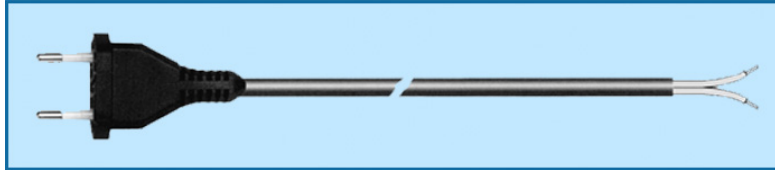

250V European Cord Sets - CEE - 7/XVI EN 50.075 2.5A / 250V

Male Plug: CEE - 7/XVI EN 50.075 2.5A/250V
Colors: black, white, gray
Length: any length available

Approvals: ENEC, KEMA
Color Code: brown, blue
Termination: per your specifications

Part No.	Material	Conductors	App. Dia.	Rating	Int'l Cord Specs
CCOO-1207	PVC	2x0.75mm ²	5.4mm	2.5A/250V	H03VV-F2x0.75
CCOO-1208	PVC	2x0.75mm ²	6.0mm	2.5A/250V	H05VV-F2x0.75
CCOO-1209	PVC	2x0.75mm ²	3.4x5.6 (oval)	2.5A/250V	H03VVH2-F2x0.75
CCOO-1206	PVC	2x0.75mm ²	4.2x6.4 (oval)	2.5A/250V	H05VVH2-F2x0.75