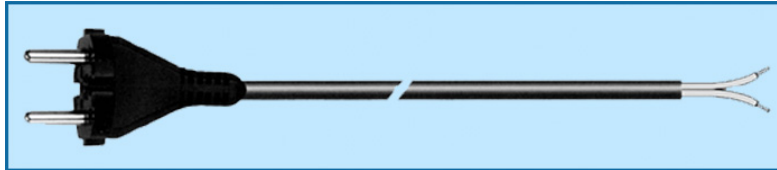

250V European Cord Sets - CEE - 7/XVI EN 50.075 10-16A / 250V

Male Plug: CEE - (7)XVII 10-16A/250V
Colors: black, white, gray
Length: any length available

Approvals: ENEC, KEMA
Color Code: brown, blue
Termination: per your specifications

Part No.	Material	Conductors	App. Dia.	Rating	Int'l Cord Specs
DDOO-1208	PVC	2x0.75mm ²	6.0mm	6A/250V	H05VV-F2x0.75
DDOO-1210	PVC	2x1.0mm ²	6.4mm	10A/250V	H05VV-F2x1.0
DDOO-3210	Neoprene	2x1.0mm ²	6.2mm	10A/250V	H05RN-F2x1.0
DDOO-4210	PVC	2x1.0mm ²	6.5mm	10A/250V	H05V2V2-F2x1.0